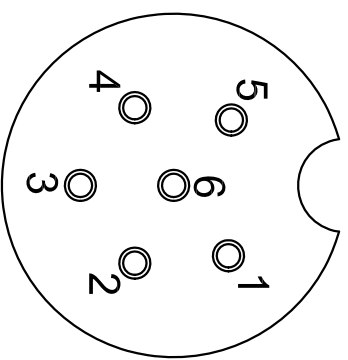

	Areameter	RPM	Dales Dual RPM	
1	Pink 200		Pink 200	
2	Orange 200	Orange 200	Orange 200	
3	Red 130	Red 130	Red 130	
4	Black 200	Black 200	Black 200	
5	Join to 4	Join to 4	Join to 4	
6	Join to 4	Join to 4	Join to 4	
Cable Connector	Standard Area	Standard RPM	Dales RPM	Dales Area
1	Sensor H Red 5m			
2	Sensor W Red 5m	Sensor Red 5m	Sensor Red 10m	Sensor W Red 5m
3	+ Cig Wire	+ Cig Wire	+ 2 core Brown Own Connector 0.5mm ² 3m	+ Cig Wire
4	Sensor W Blue 5m	Sensor Blue 5m	Sensor Blue 10m	Sensor W Blue 5m
5	Sensor H Blue 5m		- 2 core Blue Own Connector 0.5mm ² 3m	
6	- Cig Wire	- Cig Wire		- Cig Wire
	Mallinson RPM	Area/RPM		
1		Headland Red		
2	Red Sensor Wire 2.5m Ferruled	Wheel Sense Red		
3	+ Cig Wire	Shaft Sense Red		
4	Blue Sensor Wire 2.5m Ferruled	Sensor 1 Blue 10m		
5		Sensor 2 Blue 10m		
6	- Cig Wire	Sensor 3 Blue 10m		

**Box Connector
Female rear side**

**Cable Connector
Male rear side**

Scale
Not to Scale

Hollin Applications
'The Station'
Wolsingham,
Co. Durham.
DL13 3BL
Tel. 01388 529000

J.Proud
18 Apr 2012

J.Proud
09 Apr 2014

Title
Monitor Connections

Dwg. No.
HOL4-DWG2-055v2