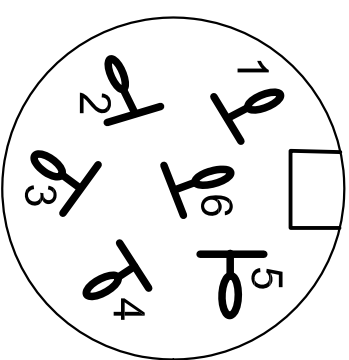

	Areameter	RPM	Dales Dual RPM	
1	Pink 200		Pink 200	
2	Orange 200	Orange 200	Orange 200	
3	Red 130	Red 130	Red 130	
4	Black 200	Black 200	Black 200	
5	Join to 4	Join to 4	Join to 4	
6	Join to 4	Join to 4	Join to 4	
Cable Connector	Standard Area	Standard RPM	Dales RPM	Dales Area
1	Sensor H Red 5m			
2	Sensor W Red 5m	Sensor Red 5m	Sensor Red 10m	Sensor W Red 5m
3	+ Cig Wire	+ Cig Wire	+ 2 core Brown Own Connector 0.5mm ² 3m	+ Cig Wire
4	Sensor W Blue 5m	Sensor Blue 5m	Sensor Blue 10m	Sensor W Blue 5m
5	Sensor H Blue 5m		- 2 core Blue Own Connector 0.5mm ² 3m	
6	- Cig Wire	- Cig Wire		- Cig Wire
	Mallinson RPM	Area/RPM		
1		Headland Red		
2	Red Sensor Wire 2.5m Ferruled	Wheel Sense Red		
3	+ Cig Wire	Shaft Sense Red		
4	Blue Sensor Wire 2.5m Ferruled	Sensor 1 Blue 10m		
5		Sensor 2 Blue 10m		
6	- Cig Wire	Sensor 3 Blue 10m		

**Box Connector
Female rear side**

**Cable Connector
Male rear side**

Scale
Not to Scale

Hollin Applications
'The Station'
Wolsingham,
Co. Durham.
DL13 3BL
Tel. 01388 529000

J.Proud
18 Apr 2012

J.Proud
09 Apr 2014